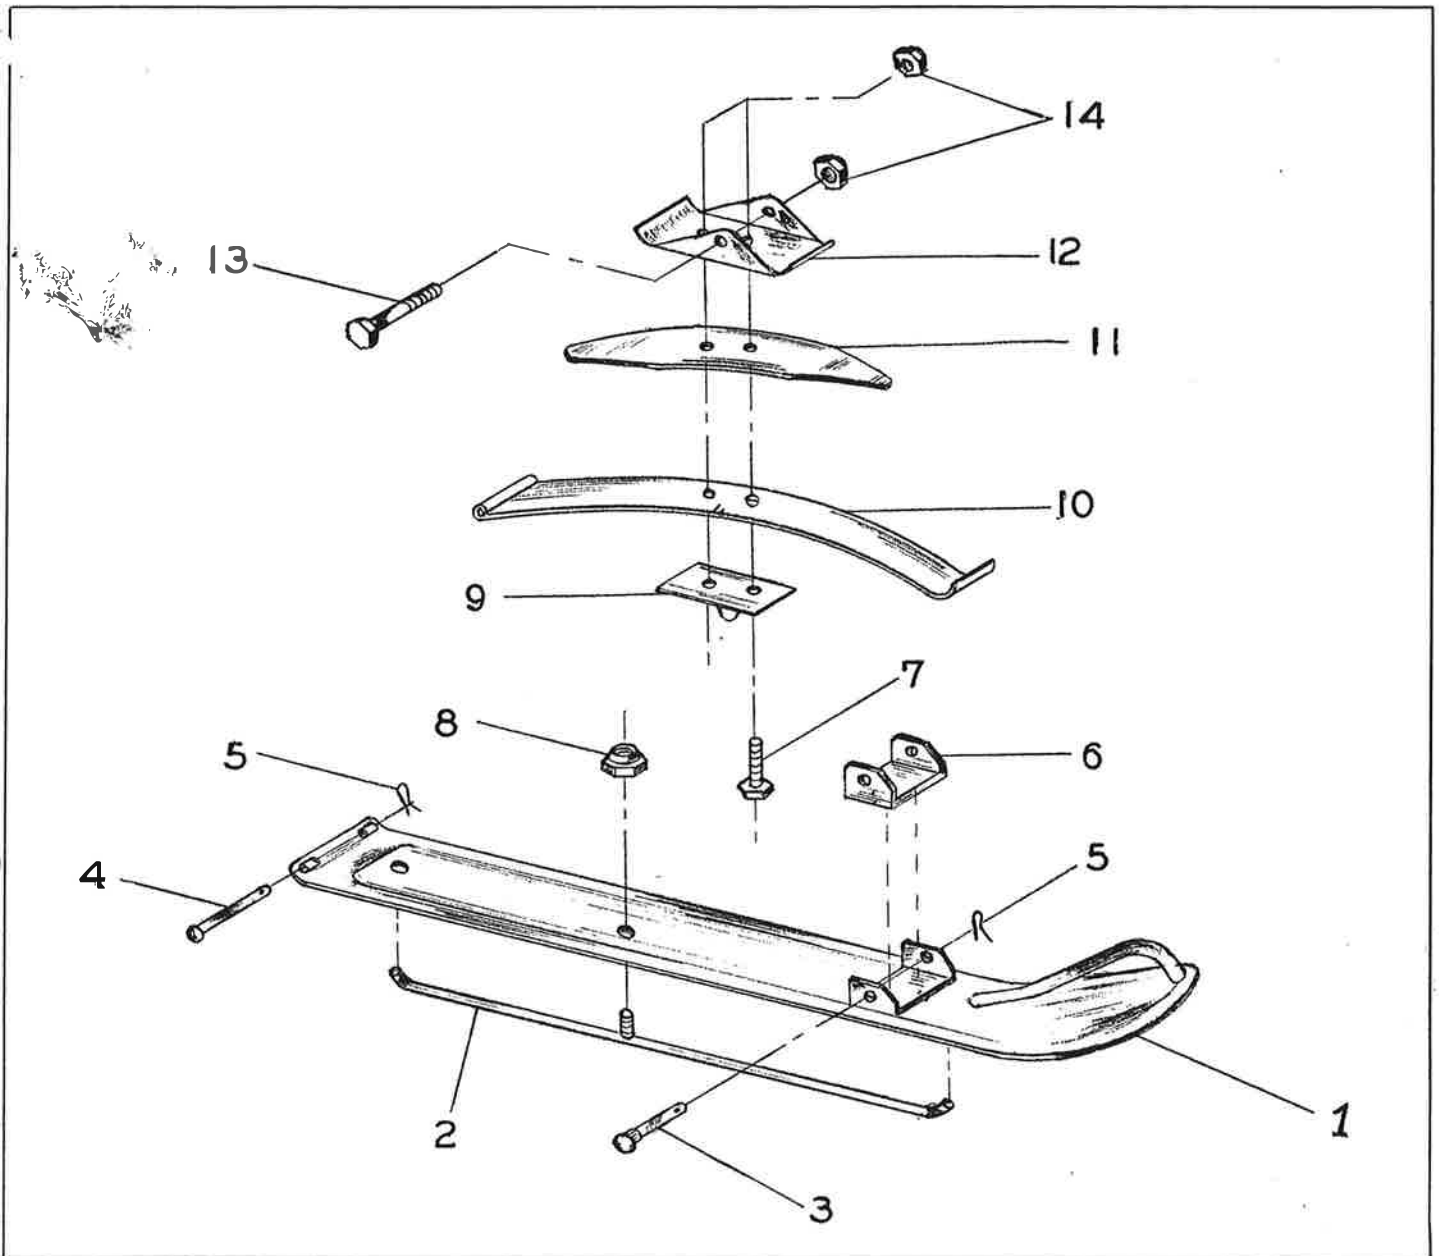

NOTES

REF.	NUMBER	DESCRIPTION	QTY.	REF.	NUMBER	DESCRIPTION	QTY.
1	030147	TRACK ASS'Y	1	3	030130	SHORT CLEAT	23
2	030002	LONG CLEAT	23	4	030004	RIVETS	184

NOTES

STEERING

STEERING

REF.	NUMBER	DESCRIPTION	QTY.	REF.	NUMBER	DESCRIPTION	QTY.
1	020182	HANDLE BAR	1	10	610013	NYLOCK NUT 3/8 x 24	1
2	020057	HANDLE BAR GRIP	2	11	020082	NYLON BUSHING	1
3	600106	ALLEN SCREW	2	12	600040	BOLT 3/8 x 24 x 1 1/2	1
4	600024	BOLT 5/16 x 24 x 2 1/2	2	13	690084	SAFETY SWITCH	1
5	610015	NYLOCK NUT 5/16 x 24	2	14	640002	WIRE CLIP	2
6	020042	NYLON BUSHING	1				
7	020084	RIVETS	2				
8	020085	THROTTLE LEVER AND BRAKE	2				
9	020164	TIE ROD END	1				

NOTES

STEERING CONTROL

REF.	NUMBER	DESCRIPTION	QTY.	REF.	NUMBER	DESCRIPTION	QTY.
1	020183	SKI LEG RIGHT	1	12	610013	NYLOCK NUT 3/8 x 24	2
2	020184	SKI LEG LEFT	1	13	610012	NUT RIGHT H. THREAD	2
3	640074	KEY	2	14	020081	NUT LEFT H. THREAD	2
4	020185	ARM RIGHT	1	15	020187	SHORT ROD	1
5	020186	ARM LEFT	1	16	020188	LONG ROD	1
6	600047	BOLT 3/8 x 24 x 2 1/4	2	17	600040	BOLT 3/8 x 24 x 1 1/2	1
7	600057	BOLT 5/16 x 24 x 1	2				
8	620010	STAR WASHER	2				
9	620064	WASHER	2				
10	020163	TIE ROD END RIGHT	2				
11	020164	TIE ROD END LEFT	2				

REF.	NUMBER	DESCRIPTION	QTY.	REF.	NUMBER	DESCRIPTION	QTY.
1	020189	SKI RUNNER	2	10	020069	MAIN LEAF SPRING	2
2	020067	SKI RUNNER SHOE	2	11	020070	SECOND LEAF SPRING	2
3	020033	CLEVIS PIN (SHORT)	2	12	020030	SPRING COUPLER	2
4	020068	CLEVIS PIN (LONG)	2	13	600020	BOLT 3/8 x 24 x 3 1/2	2
5	640012	CUTTER PIN	2	14	610013	NYLOCK NUT	6
6	020020	SLIDING PLATE	2				
7	600044	BOLT 3/8 x 24 x 1 1/2	2				
8	610004	NYLOCK NUT 1/2 x 28	2				
9	020025	REBOUND LEAF SPRING	2				