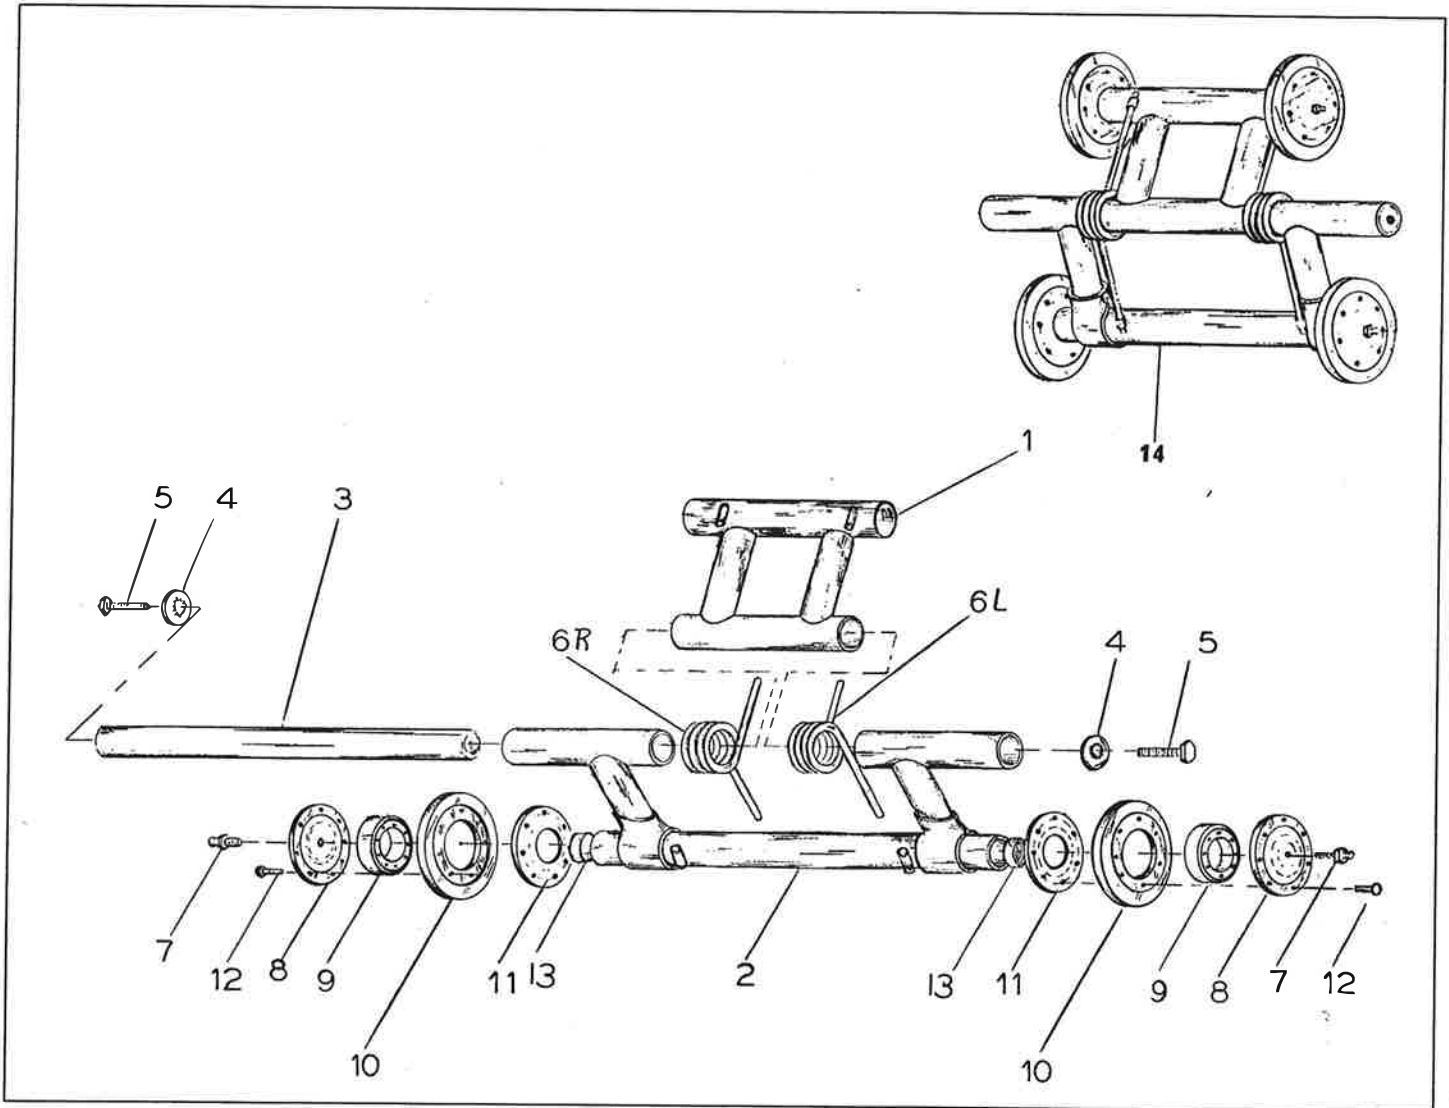

BOGGIES WHEELS

REF.	NUMBER	DESCRIPTION	QTY.	REF.	NUMBER	DESCRIPTION	QTY.
1	030098	WHEEL SUPPORT SHORT	2	10	030010	RUBBER WHEEL	8
2	030103	WHEEL SUPPORT LONG	2	11	030009	WHEEL FLANGE INSIDE	8
3	030014	CROSS SHAFT	2	12	030006	RIVETS	48
4	620010	STAR WASHER 5/16	4	13	710003	CAP	8
5	600023	BOLT 5/16 x 24 x 2	4	14	030107	FRONT BOGGIE ASS'Y	1
6R	030134	FRONT SPRING RIGHT	1	14	030146	REAR BOGGIE ASS'Y	1
6L	030135	FRONT SPRING LEFT	1				
6R	030142	REAR SPRING RIGHT	1				
6L	030143	REAR SPRING LEFT	1				
7	680001	GREASE FITTING	8				
8	030008	WHEEL FLANGE OUTER	8				
9	660003	BEARING	8