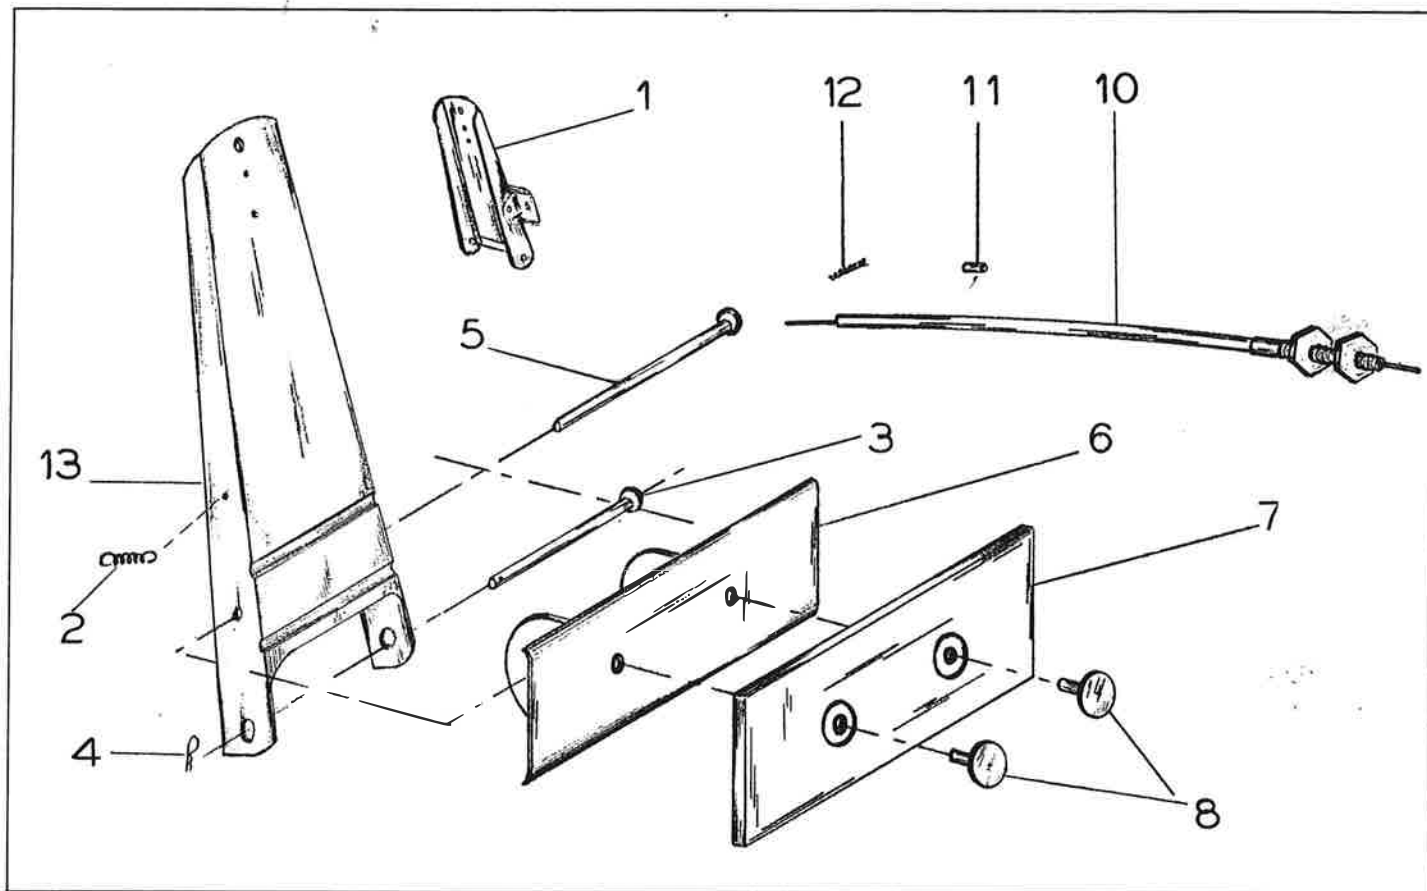

REF.	NUMBER	DESCRIPTION	QTY.	REF.	NUMBER	DESCRIPTION	QTY.
1	060124	BRAKE ASS'Y	1	10	020178	BRAKE CABLE ASS'Y	1
2	060027	BRAKE SPRING	1	11	020118	CABLE LOCK	1
3	060028	CLEVIS PIN	1	12	020060	SPRING SLEEVE	1
4	640007	CUTTER PIN	1	13	060124	BRAKE ASS'Y	1
5	060026	CLEVIS PIN	1				
6	060022	BRAKE SHOE AND LINING	1				
7	060025	LINING	1				
8	630004	BRAKE RIVETS	1				

NOTES