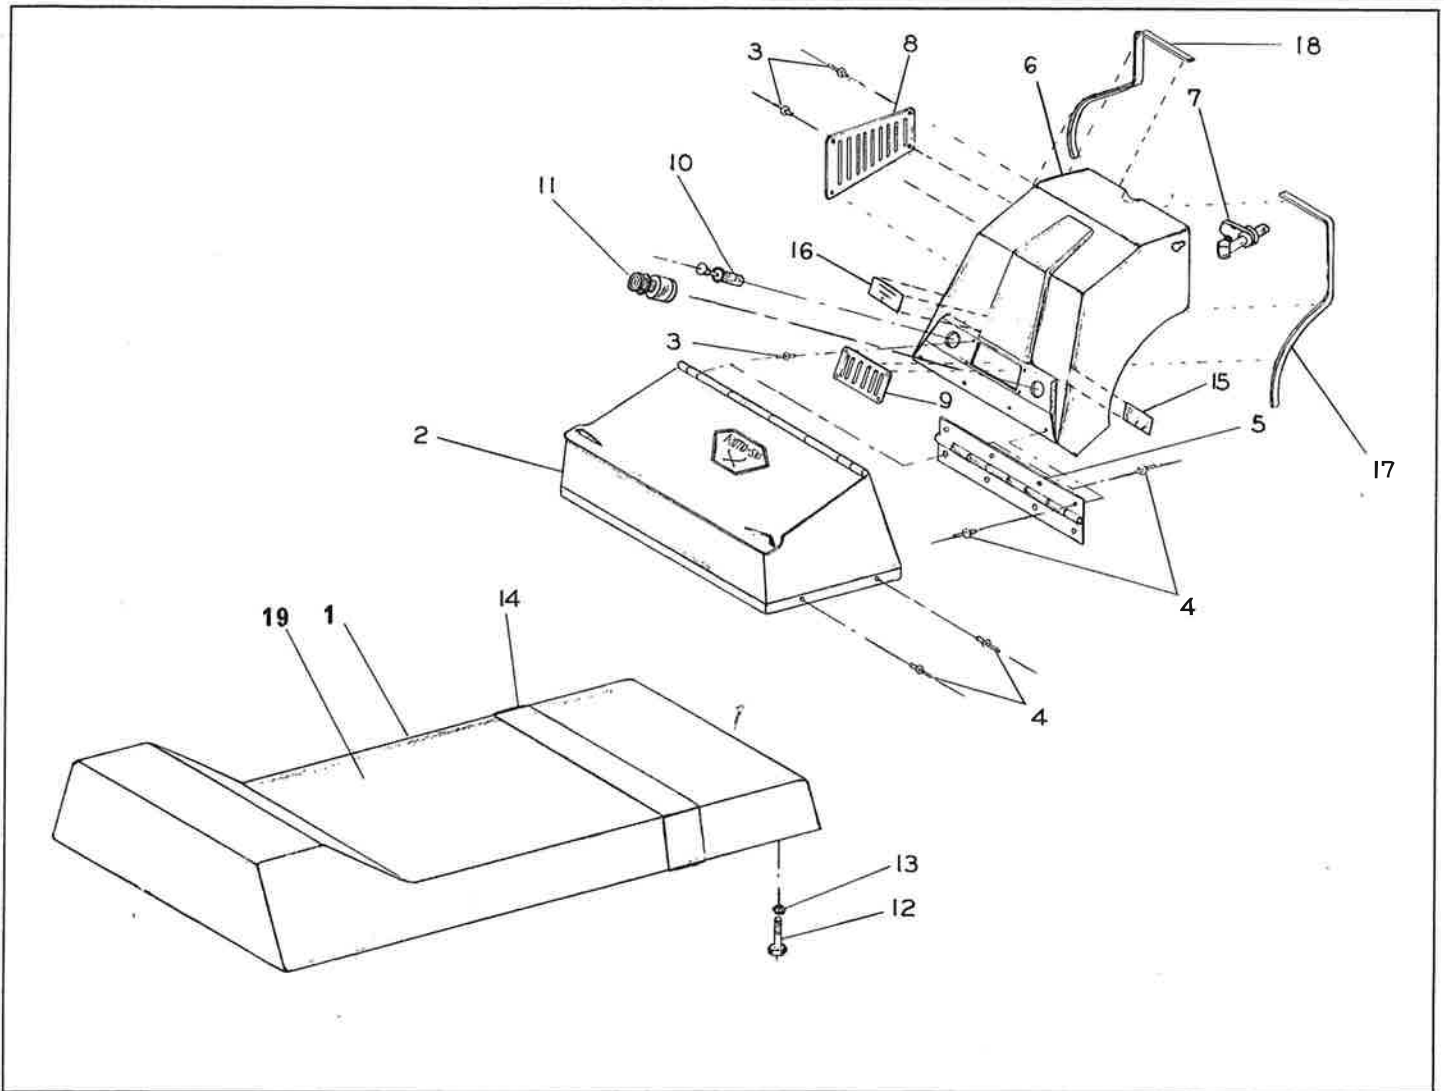

REF.	NUMBER	DESCRIPTION	QTY.	REF.	NUMBER	DESCRIPTION	QTY.
1	080183	SEAT	1	13	620001	STAR WASHER	4
2	080156	TOOL BOX	1	14	080181	NYLON BELT	1
3	630017	RIVET	8	15	080185	RIGHT DECAL	1
4	630013	RIVET	14	16	080186	LEFT DECAL	1
5	080184	HINGE	1	17	080173	MOULDING RIGHT	1
6	050150	ENGINE COVER	1	18	080157	MOULDING LEFT	1
7	050147	ENGINE COVER LOCK	2	19	080182	SEAT COVER	1
8	050148	GRILL	1				
9	050149	CARBURATOR GRILL	1				
10	070092	PRIMER	1				
11	690076	SWITCH	1				
12	600035	BOLT $\frac{1}{8}$ x 20 x $\frac{3}{4}$	4