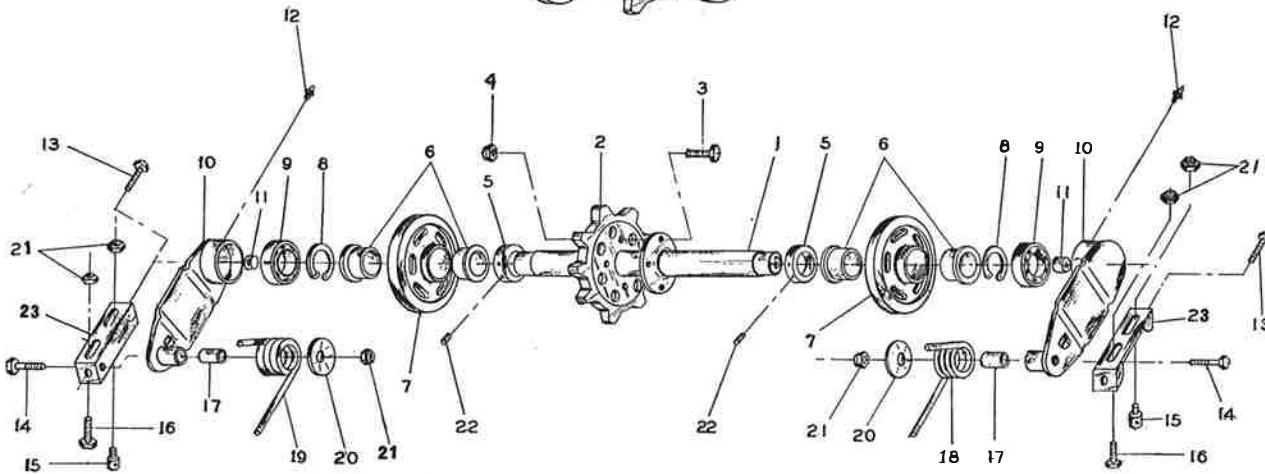

REAR SHAFT

REF.	NUMBER	DESCRIPTION	QTY.	REF.	NUMBER	DESCRIPTION	QTY.
1	040170	REAR SHAFT	1	16	600024	BOLT 5/16 x 24 x $\frac{3}{4}$	2
2	040153	REAR SPROCKET	1	17	040008	BUSHING	2
3	600002	BOLT $\frac{1}{4}$ x 28 x 7/8	4	18	040171	LINK PLATE SPRING RIGHT	2
4	610004	NYLOCK NUT $\frac{1}{4}$ x 28	4	19	040172	LINK PLATE SPRING LEFT	2
5	040010	ALUMINUM COLLAR	2	20	040009	WASHER	2
6	040011	NYLON BUSHING	4	21	610015	NYLOCK NUT 5/16 x 24	8
7	040168	IDLER WHEEL	2	22	600106	ALLEN SCREW $\frac{1}{4}$ x 20 x $\frac{1}{4}$	4
8	640004	SNAP RING	2	23	040043	BRACKET	2
9	660008	BEARING	2				
10	040014	LINK PLATE	2				
11	040026	PLUG	2				
12	680001	GREASE FITTING	2				
13	600021	BOLT 5/16 x 18 x 2 $\frac{1}{2}$	2				
14	600055	BOLT 5/16 x 24 x 2 $\frac{1}{4}$	2				
15	040044	EYE BOLT	2				

NOTES

REF.	NUMBER	DESCRIPTION	QTY.	REF.	NUMBER	DESCRIPTION	QTY.
1	030147	TRACK ASS'Y	1	3	030130	SHORT CLEAT	23
2	030002	LONG CLEAT	23	4	030004	RIVETS	184

NOTES

STEERING

STEERING

REF.	NUMBER	DESCRIPTION	QTY.	REF.	NUMBER	DESCRIPTION	QTY.
1	020182	HANDLE BAR	1	10	610013	NYLOCK NUT 3/8 x 24	1
2	020057	HANDLE BAR GRIP	2	11	020082	NYLON BUSHING	1
3	600106	ALLEN SCREW	2	12	600040	BOLT 3/8 x 24 x 1 1/2	1
4	600024	BOLT 5/16 x 24 x 2 1/2	2	13	690084	SAFETY SWITCH	1
5	610015	NYLOCK NUT 5/16 x 24	2	14	640002	WIRE CLIP	2
6	020042	NYLON BUSHING	1				
7	020084	RIVETS	2				
8	020085	THROTTLE LEVER AND BRAKE	2				
9	020164	TIE ROD END	1				

NOTES

ENGINE SUPPORT

REF.	NUMBER	DESCRIPTION	QTY.	REF.	NUMBER	DESCRIPTION	QTY.
1	050145	ENGINE BASE	1	9	600045	BOLT 5/16 x 18 x 1	4
2	610024	NYLOCK NUT	4	10	620007	LOCK WASHER	4
3	050012	WASHER	4	11	600019	BOLT 3/8 x 24 x 1 1/4	4
4	050010	RUBBER BUSHING	4	12	050004	WASHER 3/8	8
5	050028	ENGINE LEAF 3/16	2	13	610013	NYLOCK NUT	4
6	050011	RUBBER SPACER	4				
7	670056	STEEL BUSHING	4				
8	010045	BOLT 7/16 x 20 x 1 3/4 & 7/16 x 20 x 2	4				