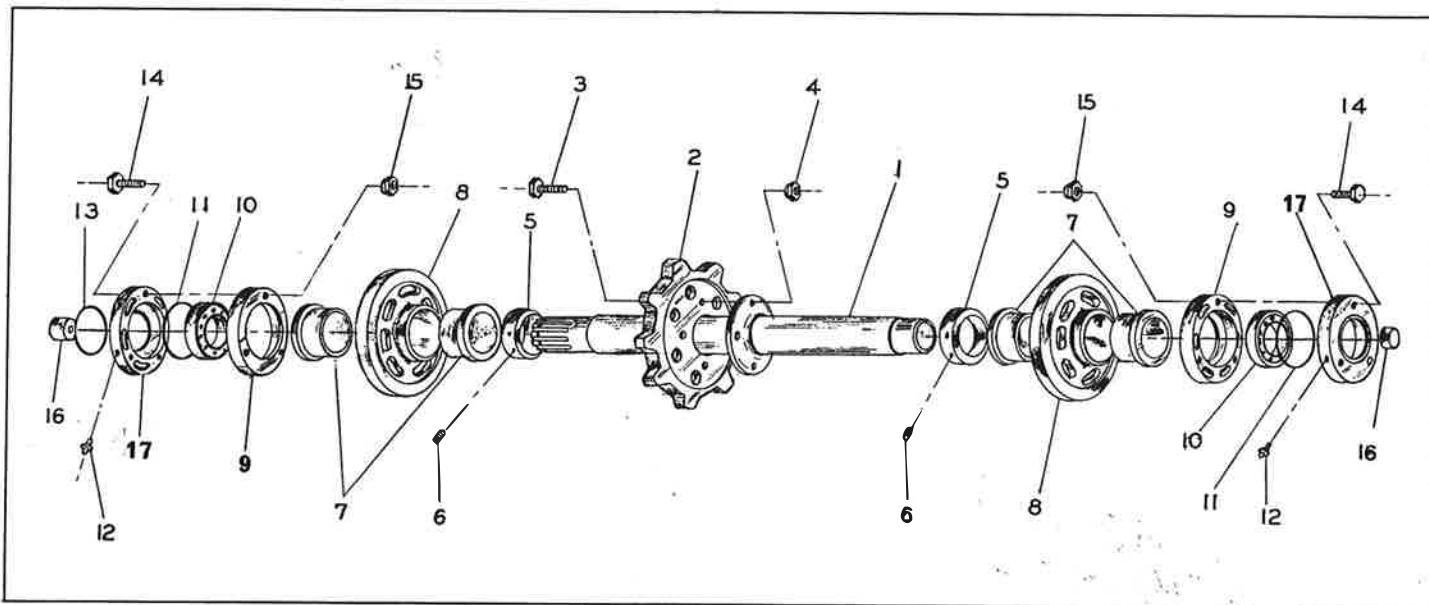

FRONT SHAFT

REF.	NUMBER	DESCRIPTION	QTY.	REF.	NUMBER	DESCRIPTION	QTY.
1	040003	FRONT SHAFT	1	12	680001	GREASE FITTING	2
2	040166	FRONT SPROCKET POLYURATHENE	1	13	710004	"O" RING	2
3	600002	BOLT $\frac{1}{4}$ x 28 x 7/8	4	14	600051	BOLT 5/16 x 24 x 1 $\frac{1}{2}$	6
4	610004	LOCK NUT $\frac{1}{4}$ x 28	4	15	610015	NYLOCK NUT 5/16 x 24	6
5	040010	ALUMINUM COLLAR	2	16	040026	ALUMINUM PLUG	2
6	600106	ALLEN SCREW	4	17	040024	BEARING SUPPORT OUTSIDE	2
7	040011	NYLON BUSHING	4				
8	040168	IDLER WHEEL	2				
9	040025	BEARING SUPPORT INSIDE	2				
10	660007	BEARING	2				
11	710055	"O" RING	2				

NOTES