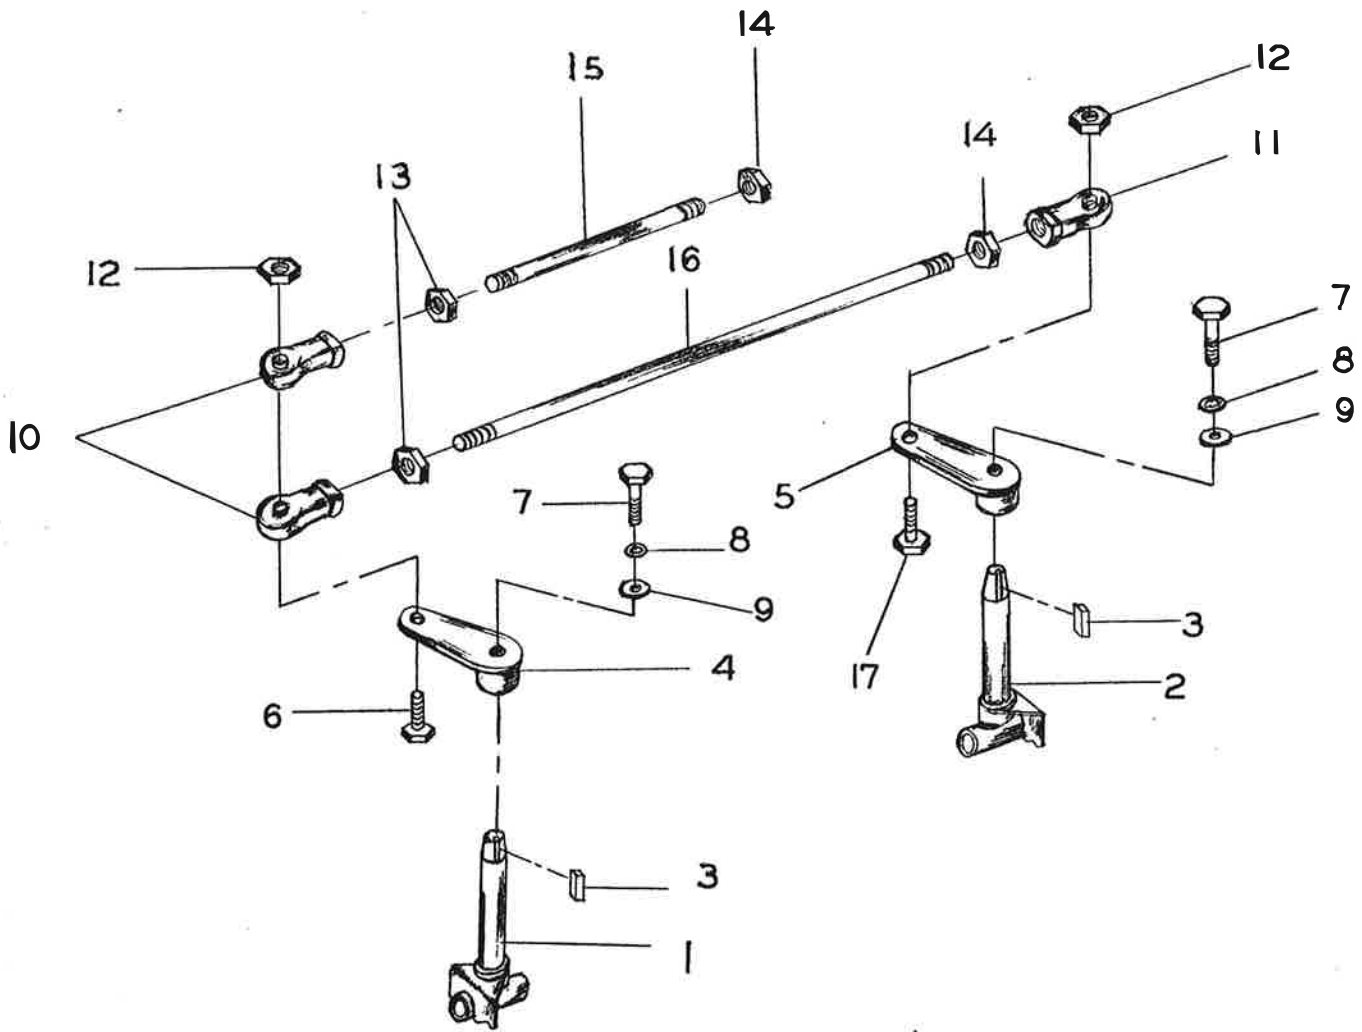

STEERING CONTROL

REF.	NUMBER	DESCRIPTION	QTY.	REF.	NUMBER	DESCRIPTION	QTY.
1	020183	SKI LEG RIGHT	1	12	610013	NYLOCK NUT 3/8 x 24	2
2	020184	SKI LEG LEFT	1	13	610012	NUT RIGHT H. THREAD	2
3	640074	KEY	2	14	020081	NUT LEFT H. THREAD	2
4	020185	ARM RIGHT	1	15	020187	SHORT ROD	1
5	020186	ARM LEFT	1	16	020188	LONG ROD	1
6	600047	BOLT 3/8 x 24 x 2 1/4	2	17	600040	BOLT 3/8 x 24 x 1 1/2	1
7	600057	BOLT 5/16 x 24 x 1	2				
8	620010	STAR WASHER	2				
9	620064	WASHER	2				
10	020163	TIE ROD END RIGHT	2				
11	020164	TIE ROD END LEFT	2