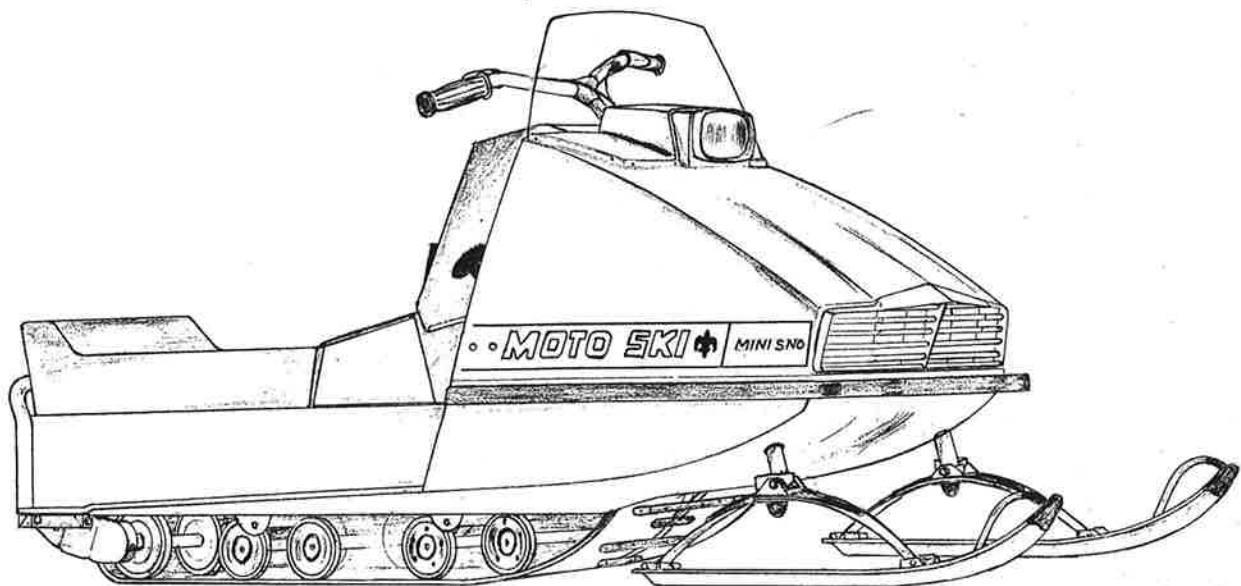

MINI-SNO

1971

PARTS CATALOGUE

MOTO-SKI LTÉE/LTD
MINI-SNO 1971
PARTS CATALOGUE
NO: 400791
AVRIL 72

FRONT SHAFT

REF.	NUMBER	DESCRIPTION	QTY.	REF.	NUMBER	DESCRIPTION	QTY.
1	040003	FRONT SHAFT	1	12	680001	GREASE FITTING	2
2	040166	FRONT SPROCKET POLYURATHENE	1	13	710004	"O" RING	2
3	600002	BOLT $\frac{1}{4}$ x 28 x 7/8	4	14	600051	BOLT 5/16 x 24 x 1 $\frac{1}{2}$	6
4	610004	LOCK NUT $\frac{1}{4}$ x 28	4	15	610015	NYLOCK NUT 5/16 x 24	6
5	040010	ALUMINUM COLLAR	2	16	040026	ALUMINUM PLUG	2
6	600106	ALLEN SCREW	4	17	040024	BEARING SUPPORT OUTSIDE	2
7	040011	NYLON BUSHING	4				
8	040168	IDLER WHEEL	2				
9	040025	BEARING SUPPORT INSIDE	2				
10	660007	BEARING	2				
11	710055	"O" RING	2				