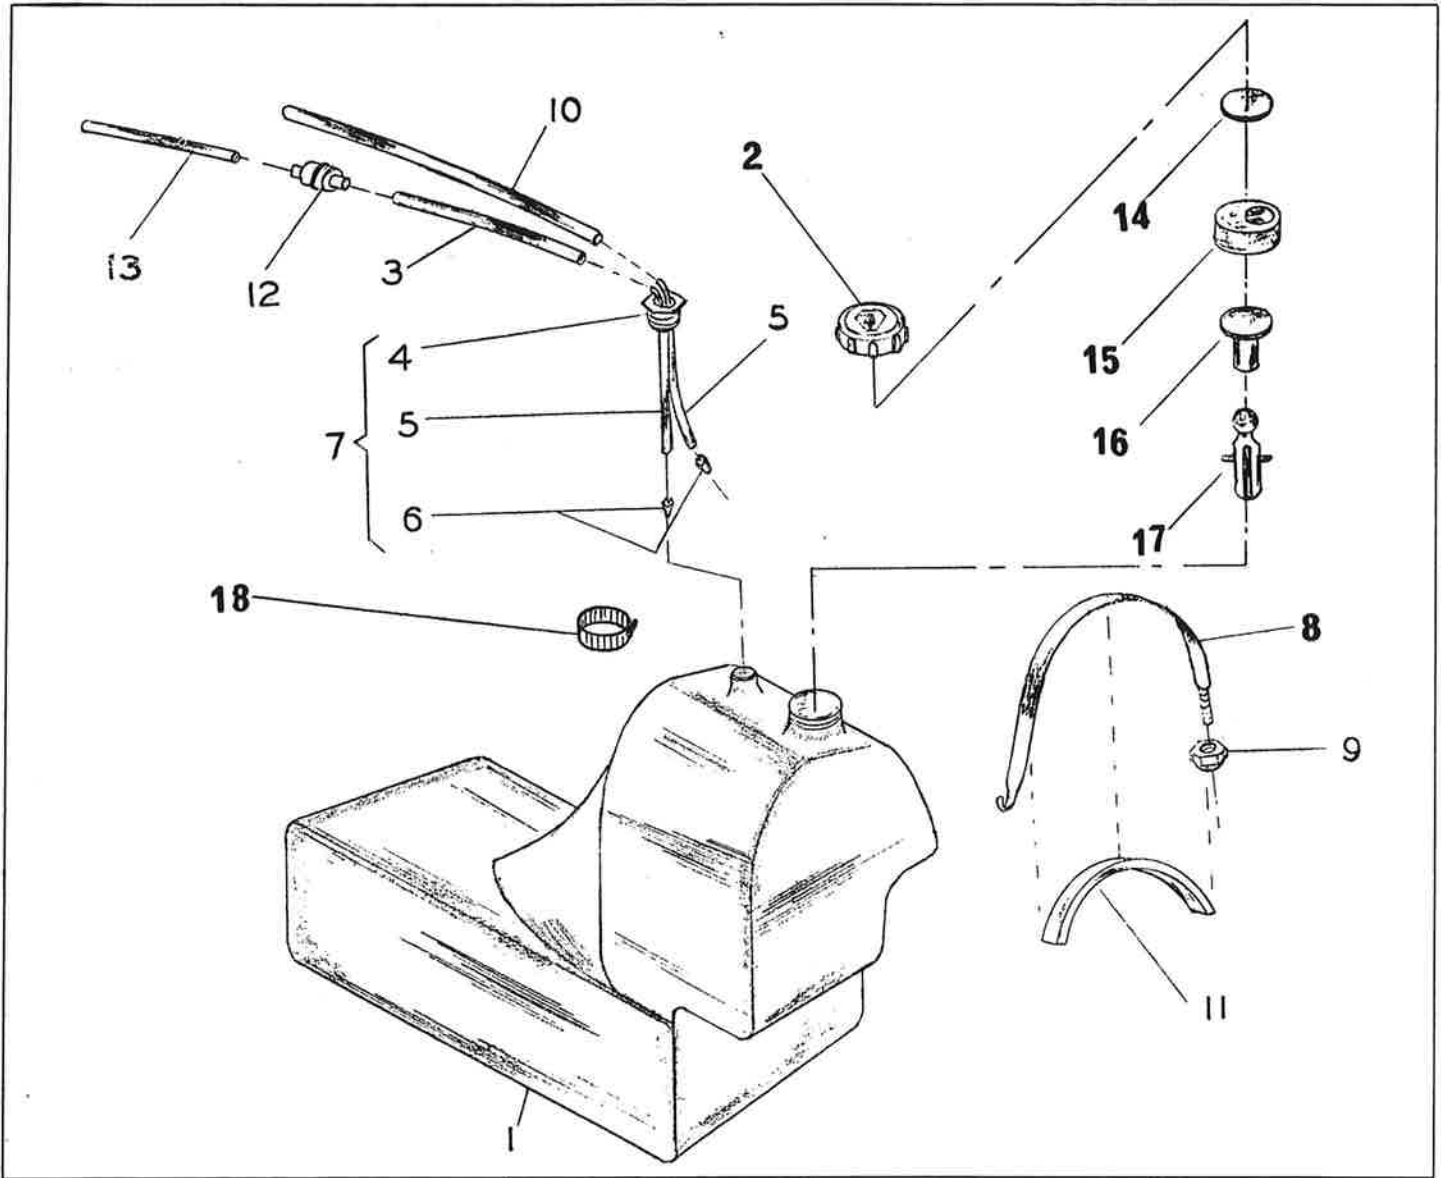

FUEL TANK

REF.	NUMBER	DESCRIPTION	QTY.	REF.	NUMBER	DESCRIPTION	QTY.
1	070119	TANK	1	13	070097	HOSE	1
2	070101	TANK CAP	1	14	070107	TANK CAP FELT	1
3	070099	HOSE	1	15	070108	TANK CAP SPACER	1
4	070003	TANK FITTING	1	16	070109	SAFETY ROD ADAPTOR	1
5	070120	HOSE	2	17	070110	SAFETY ROD	1
6	070011	GAS SCREEN	2	18	640076	COLLET	1
7	070121	TANK FITTING ASS'Y	1				
8	070122	STEEL STRAP	1				
9	610023	NYLOCK NUT $\frac{1}{4}$ x 20	1				
10	070115	HOSE	1				
11	070123	FELT	1				
12	710017	FILTER	1