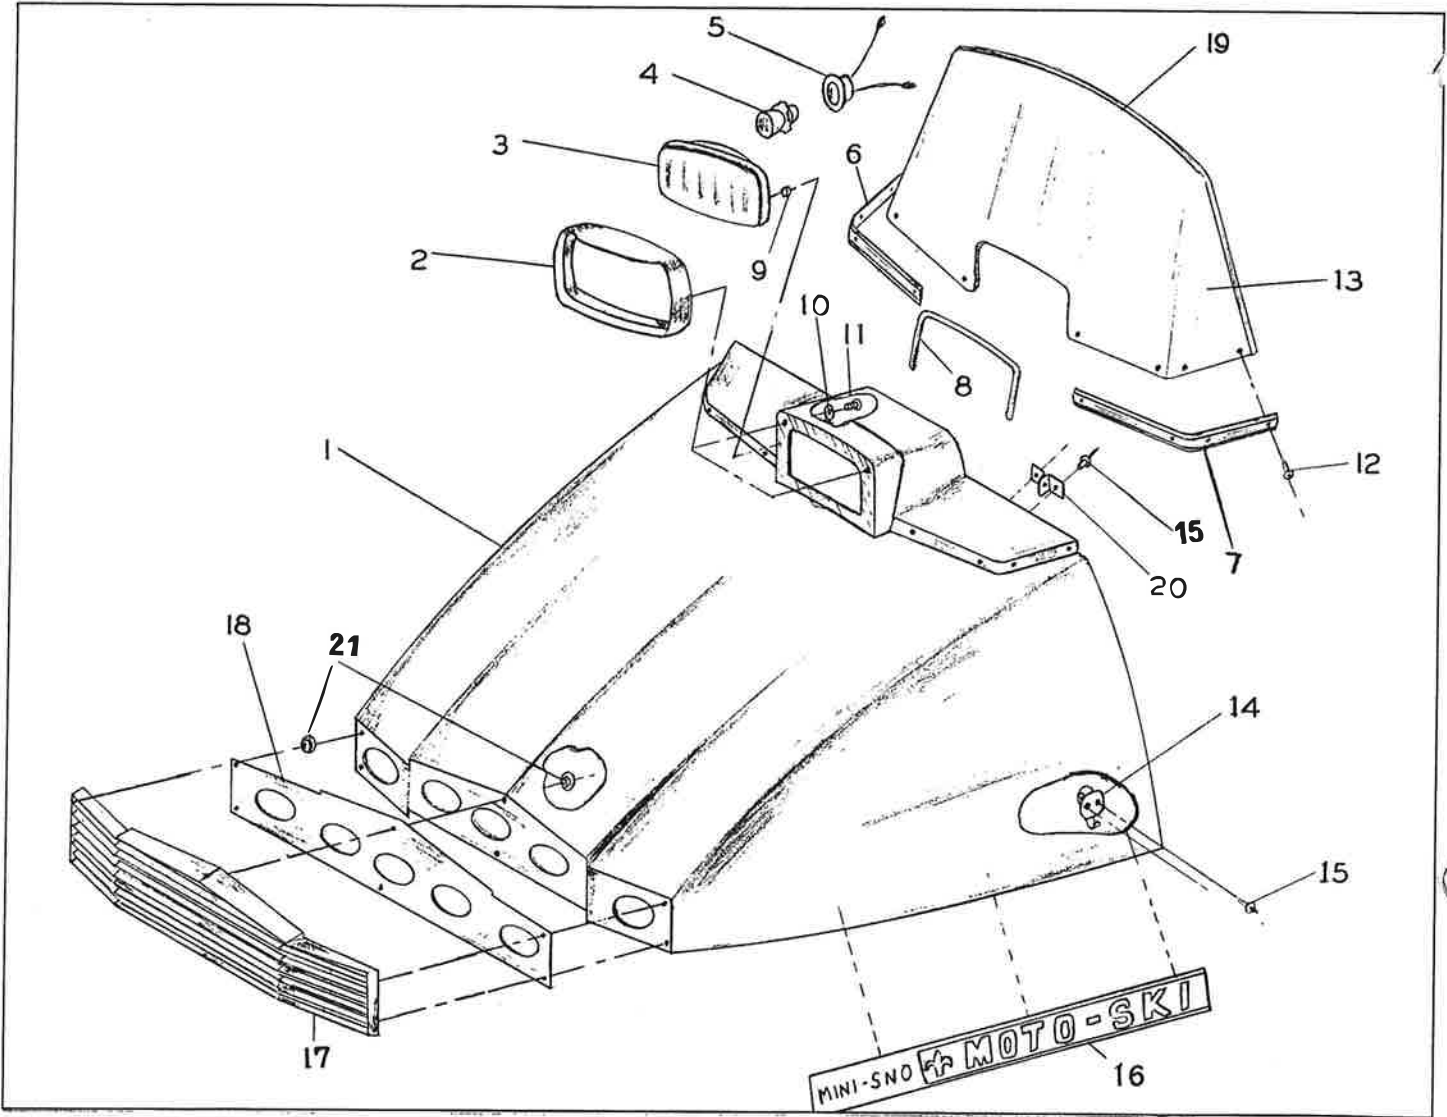

HOOD

REF.	NUMBER	DESCRIPTION	QTY.	REF.	NUMBER	DESCRIPTION	QTY.
1	090111	HOOD	1	15	630008	RIVET	6
2	090177	HEAD LAMP RING	1	16	090242	HOOD DECAL	2
3	690067	HEAD LAMP	1	17	090243	GRILL	1
4	690066	BULBS	1	18	090244	GRILL DECAL	1
5	690064	SOCKET	1	19	090245	WINDSHIELD MOULDING	1
6	090239	WINDSHIELD MOULDING	1	20	090037	HOOD RETAINER BRACKET	1
7	090240	WINDSHIELD MOULDING	1	21	610020	NUT	2
8	090241	MOULDING	1	22	690085	HEAD LAMP ASS'Y	1
9	090172	RUBBER BUMPER	3				
10	620063	FLAT WASHER	3	1	090253	HOOD MINI 340 H	1
11	600158	BOLT	3				
12	600155	METAL SCREW	8				
13	090123	WINDSHIELD	1				
14	090116	HOOD CATCH	2