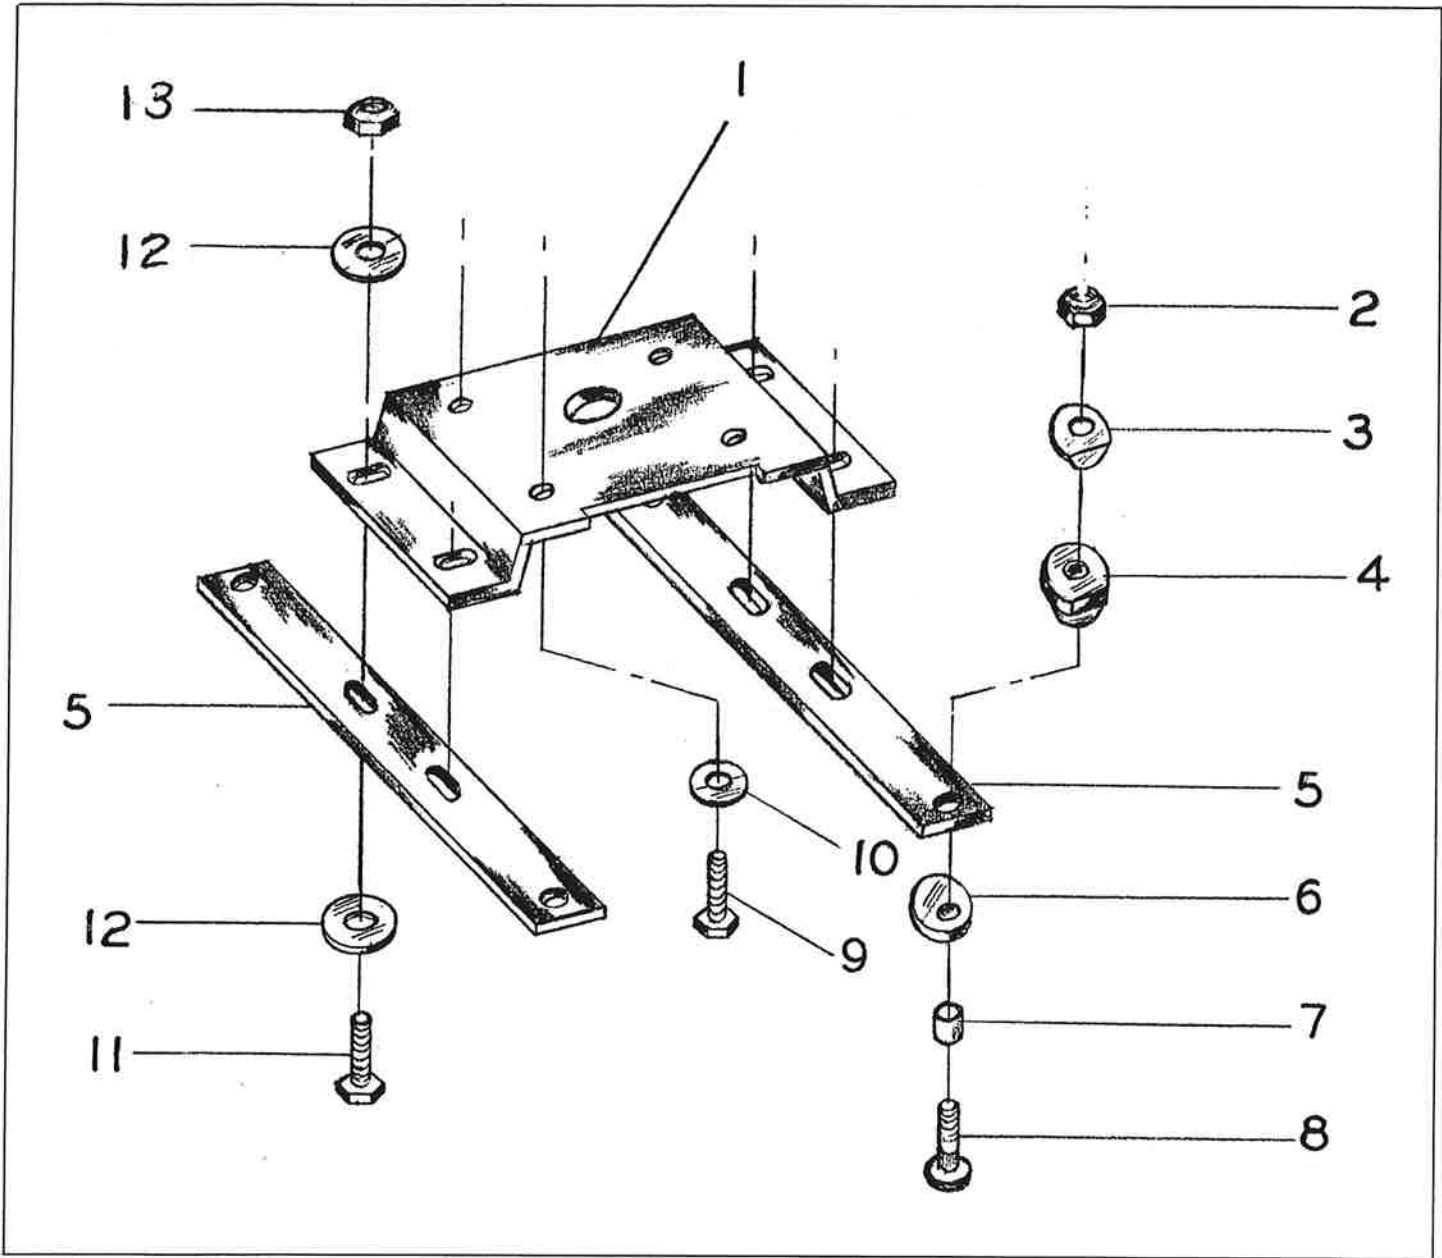

REF.	NUMBER	DESCRIPTION	QTY.	REF.	NUMBER	DESCRIPTION	QTY.
1	020189	SKI RUNNER	2	10	020069	MAIN LEAF SPRING	2
2	020067	SKI RUNNER SHOE	2	11	020070	SECOND LEAF SPRING	2
3	020033	CLEVIS PIN (SHORT)	2	12	020030	SPRING COUPLER	2
4	020068	CLEVIS PIN (LONG)	2	13	600020	BOLT 3/8 x 24 x 3 1/2	2
5	640012	CUTTER PIN	2	14	610013	NYLOCK NUT	6
6	020020	SLIDING PLATE	2				
7	600044	BOLT 3/8 x 24 x 1 1/2	2				
8	610004	NYLOCK NUT 1/2 x 28	2				
9	020025	REBOUND LEAF SPRING	2				

REF.	NUMBER	DESCRIPTION	QTY.	REF.	NUMBER	DESCRIPTION	QTY.
1	080183	SEAT	1	13	620001	STAR WASHER	4
2	080156	TOOL BOX	1	14	080181	NYLON BELT	1
3	630017	RIVET	8	15	080185	RIGHT DECAL	1
4	630013	RIVET	14	16	080186	LEFT DECAL	1
5	080184	HINGE	1	17	080173	MOULDING RIGHT	1
6	050150	ENGINE COVER	1	18	080157	MOULDING LEFT	1
7	050147	ENGINE COVER LOCK	2	19	080182	SEAT COVER	1
8	050148	GRILL	1				
9	050149	CARBURATOR GRILL	1				
10	070092	PRIMER	1				
11	690076	SWITCH	1				
12	600035	BOLT $\frac{1}{8}$ x 20 x $\frac{3}{4}$	4				

THROTTLE CONTROL & PRIMER

FUEL TANK

REF.	NUMBER	DESCRIPTION	QTY.	REF.	NUMBER	DESCRIPTION	QTY.
1	070119	TANK	1	13	070097	HOSE	1
2	070101	TANK CAP	1	14	070107	TANK CAP FELT	1
3	070099	HOSE	1	15	070108	TANK CAP SPACER	1
4	070003	TANK FITTING	1	16	070109	SAFETY ROD ADAPTOR	1
5	070120	HOSE	2	17	070110	SAFETY ROD	1
6	070011	GAS SCREEN	2	18	640076	COLLET	1
7	070121	TANK FITTING ASS'Y	1				
8	070122	STEEL STRAP	1				
9	610023	NYLOCK NUT $\frac{1}{4}$ x 20	1				
10	070115	HOSE	1				
11	070123	FELT	1				
12	710017	FILTER	1				

NOTES

ENGINE SUPPORT

REF.	NUMBER	DESCRIPTION	QTY.	REF.	NUMBER	DESCRIPTION	QTY.
1	050145	ENGINE BASE	1	9	600045	BOLT 5/16 x 18 x 1	4
2	610024	NYLOCK NUT	4	10	620007	LOCK WASHER	4
3	050012	WASHER	4	11	600019	BOLT 3/8 x 24 x 1 1/4	4
4	050010	RUBBER BUSHING	4	12	050004	WASHER 3/8	8
5	050028	ENGINE LEAF 3/16	2	13	610013	NYLOCK NUT	4
6	050011	RUBBER SPACER	4				
7	670056	STEEL BUSHING	4				
8	010045	BOLT 7/16 x 20 x 1 3/4 & 7/16 x 20 x 2	4				