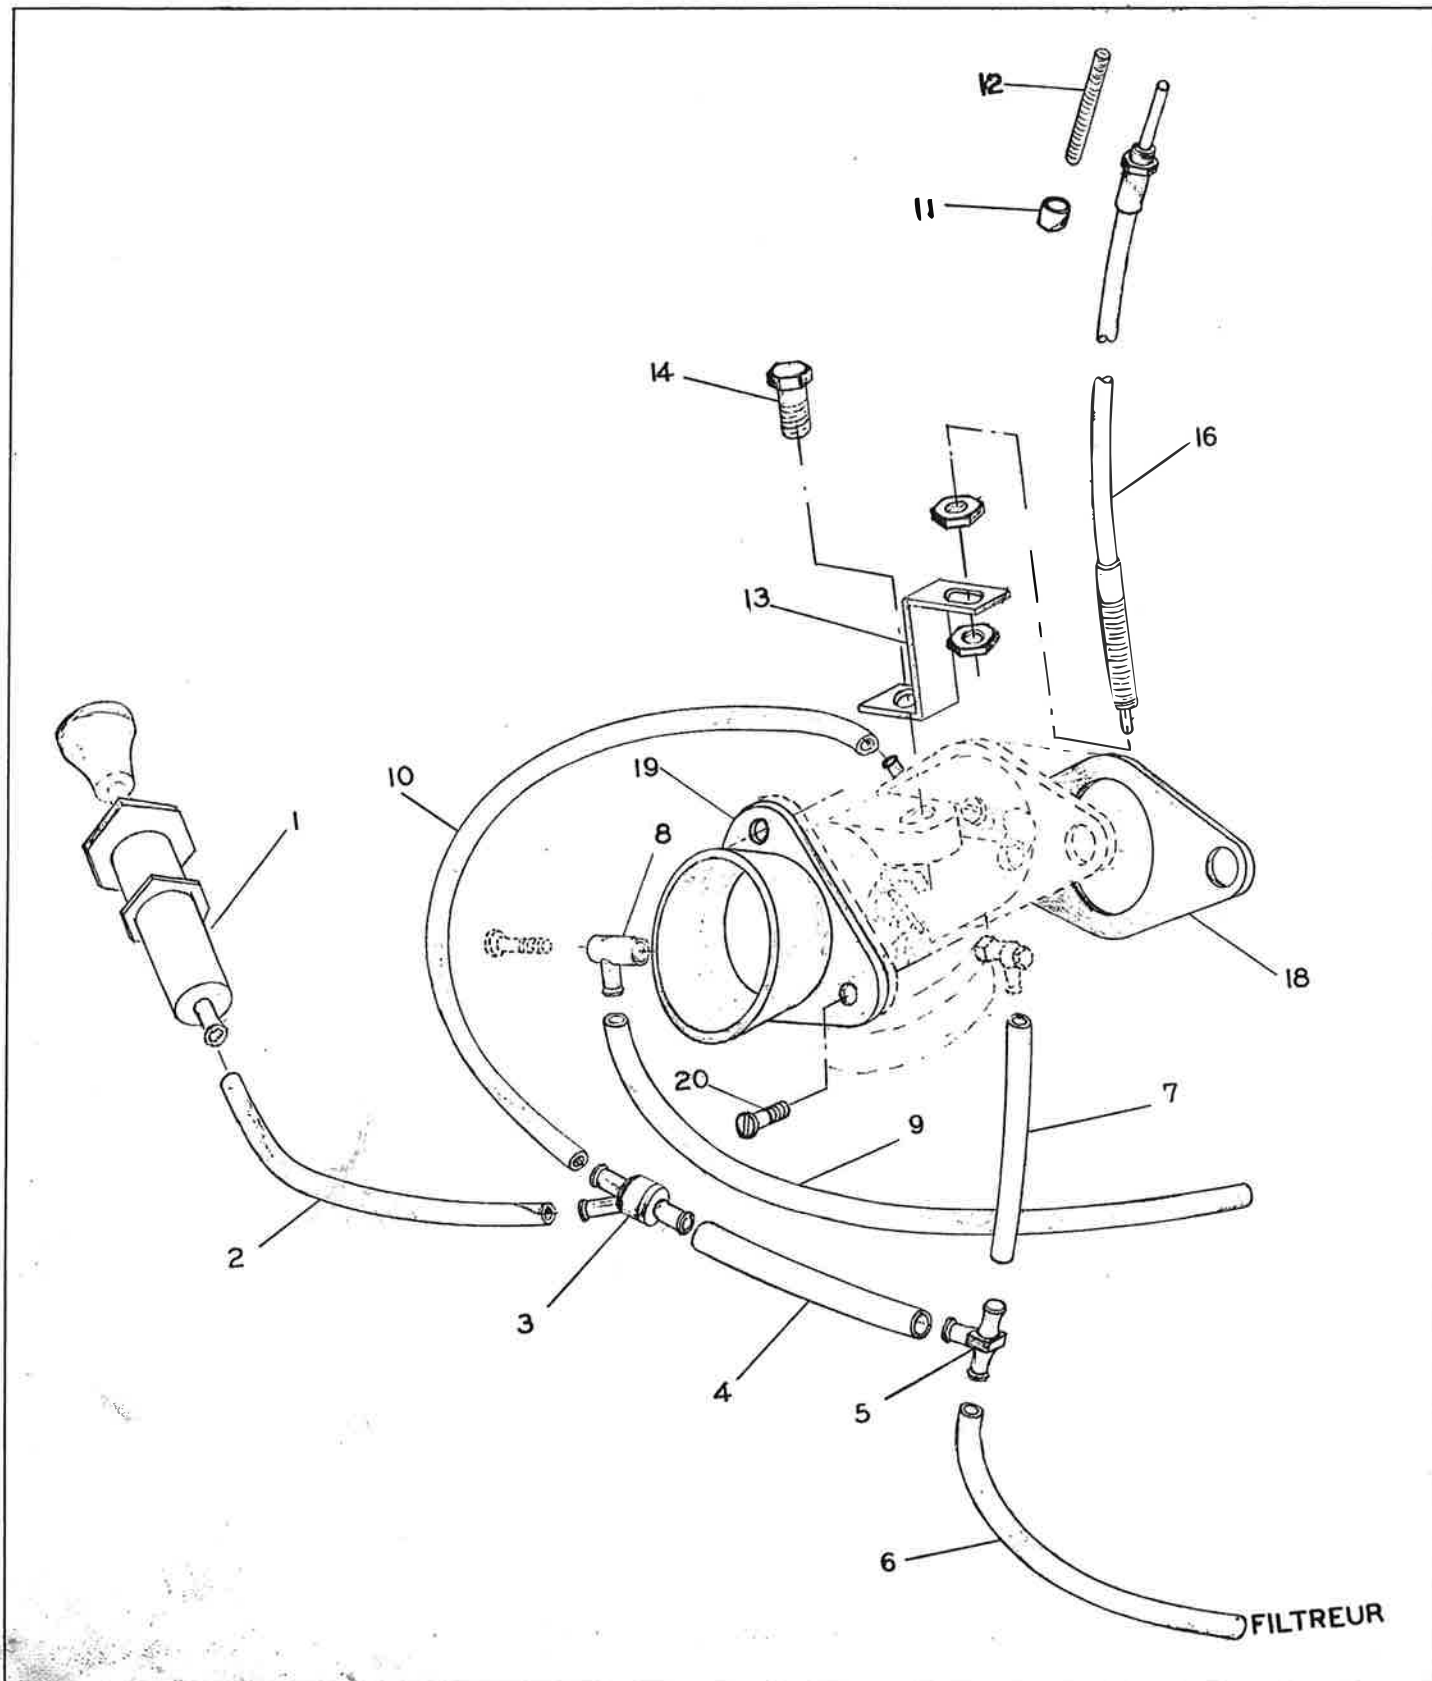

THROTTLE CONTROL & PRIMER