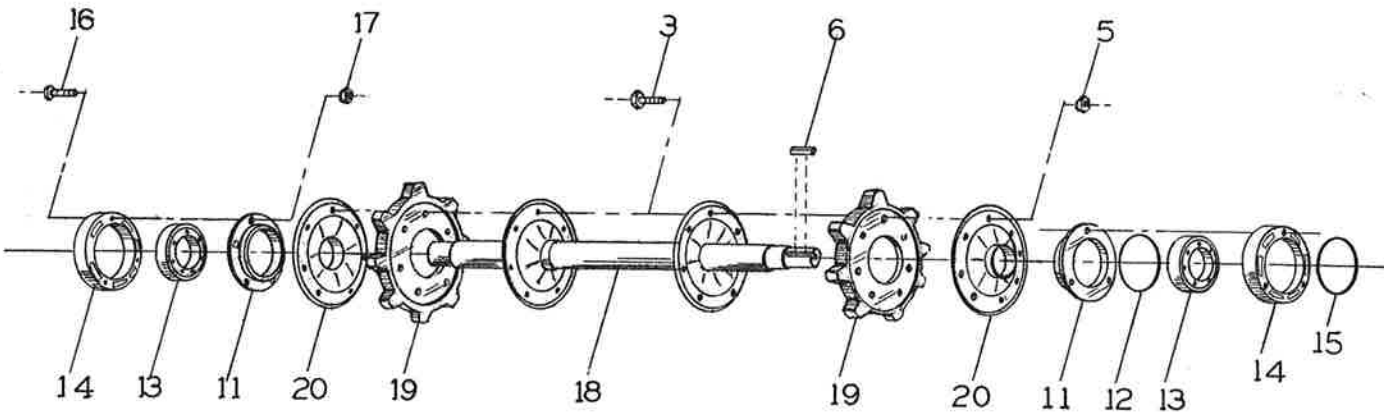

FRONT SHAFT

CADET - CAPRI - ZEPHYR

MS-18